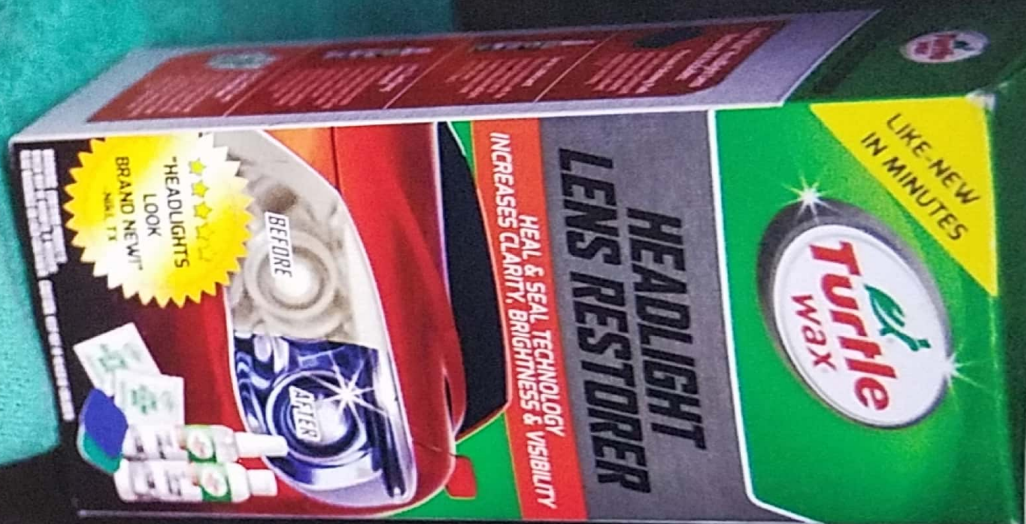

- **Headlight Cleaner & Sealant**
  50285 T43 6PK 9 FL. OZ.
- **Removes & Prevents Oxidation**
- Effortlessly removes imperfections for improved visibility
- Amazing results on lenses, plastic windshields & more

HEADLIGHT