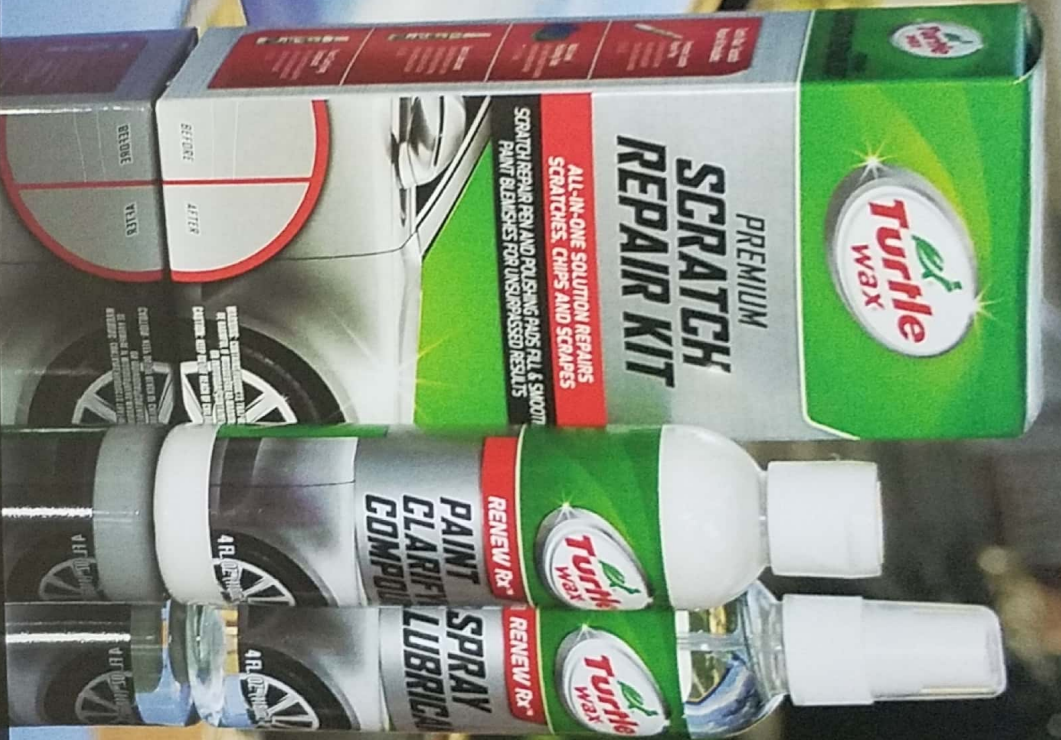

SCRATCH

36

1. **Scratch Repair Pen**
   50131 T121 6PK .3 FL. OZ.
2. **1-Step Solution for Filling in Scratches**
3. Dries to the touch in just 10 minutes
   - Fills in clear-coat - can be used on all colors of paint

1. **Scratch Repair Kit**
   50194 T234KT 6PK
2. **Repairs Scratches, Chips & Scrapes**
3. Quick drying resin fills in clear coats
   - Innovative polishing pads leave the smoothest finish