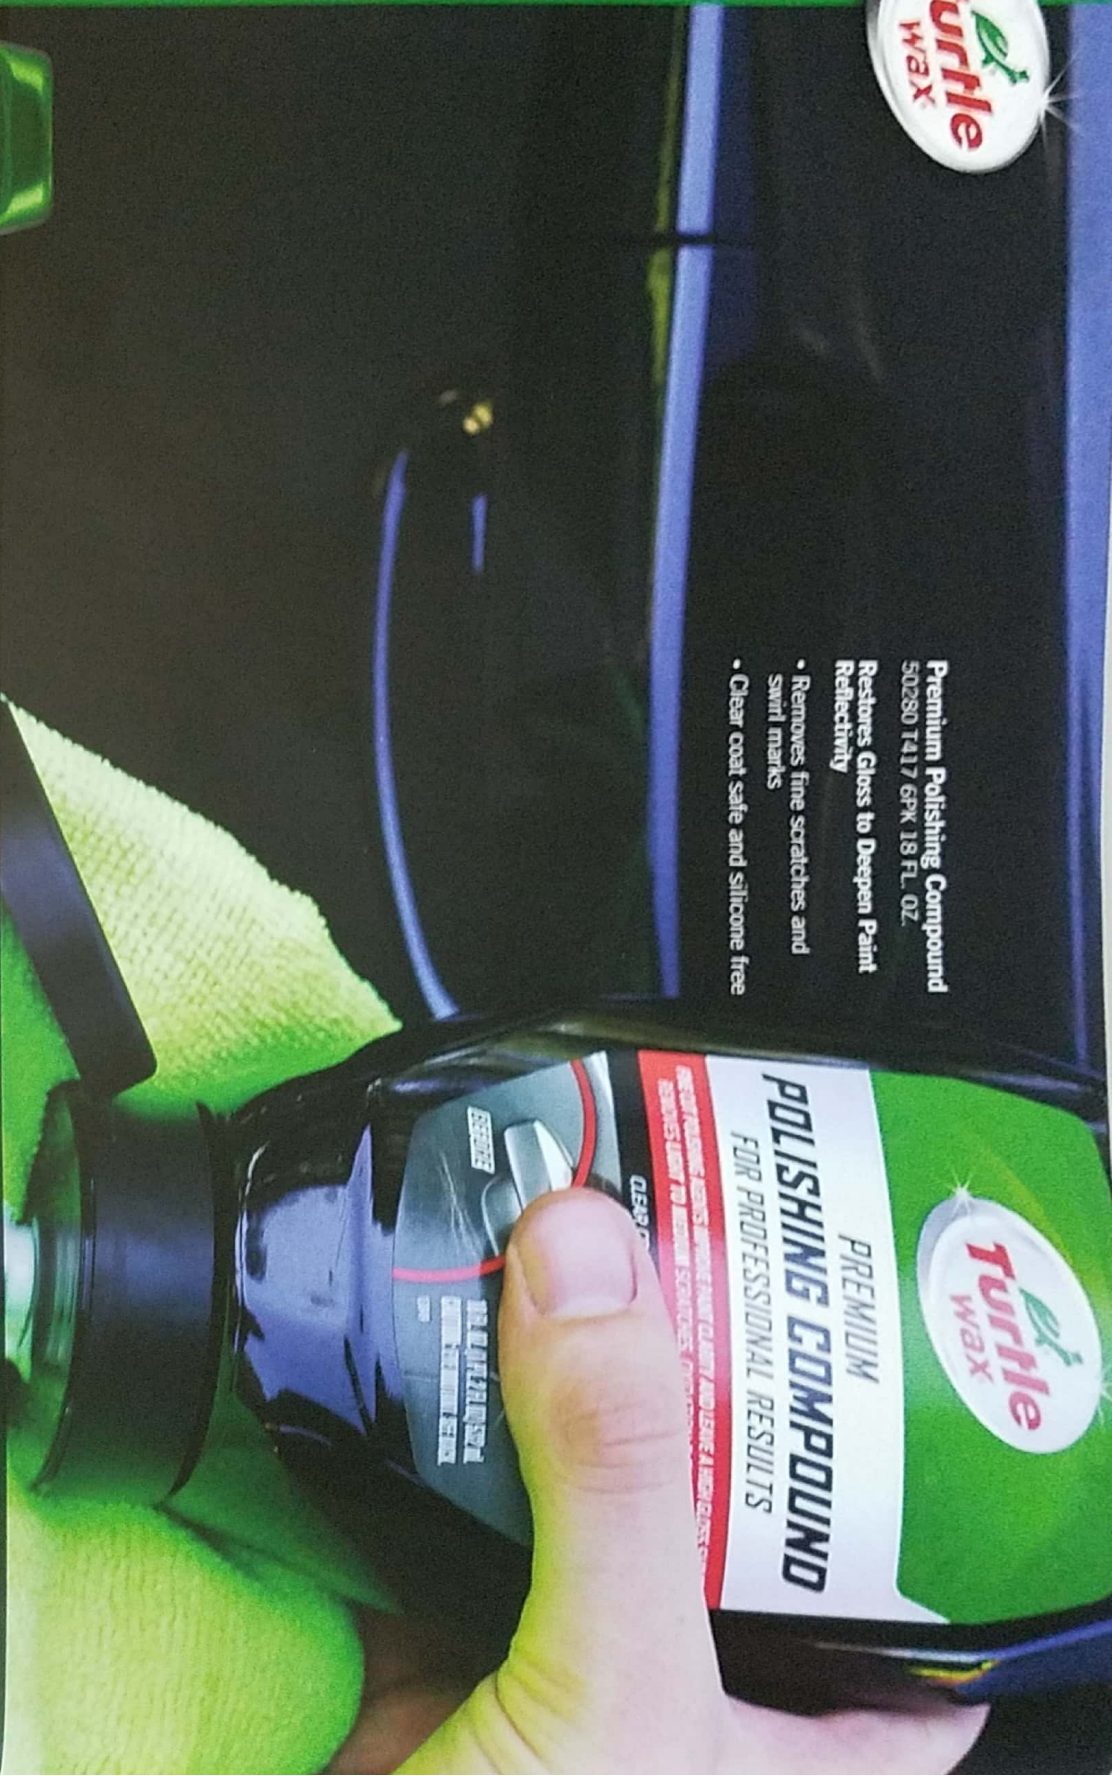

Premium Polishing Compound
50280 T417 6PK 18 FL. OZ.

- Restores Gloss to Deepen Paint Reflectivity
- Removes fine scratches and swirl marks
- Clear coat safe and silicone free